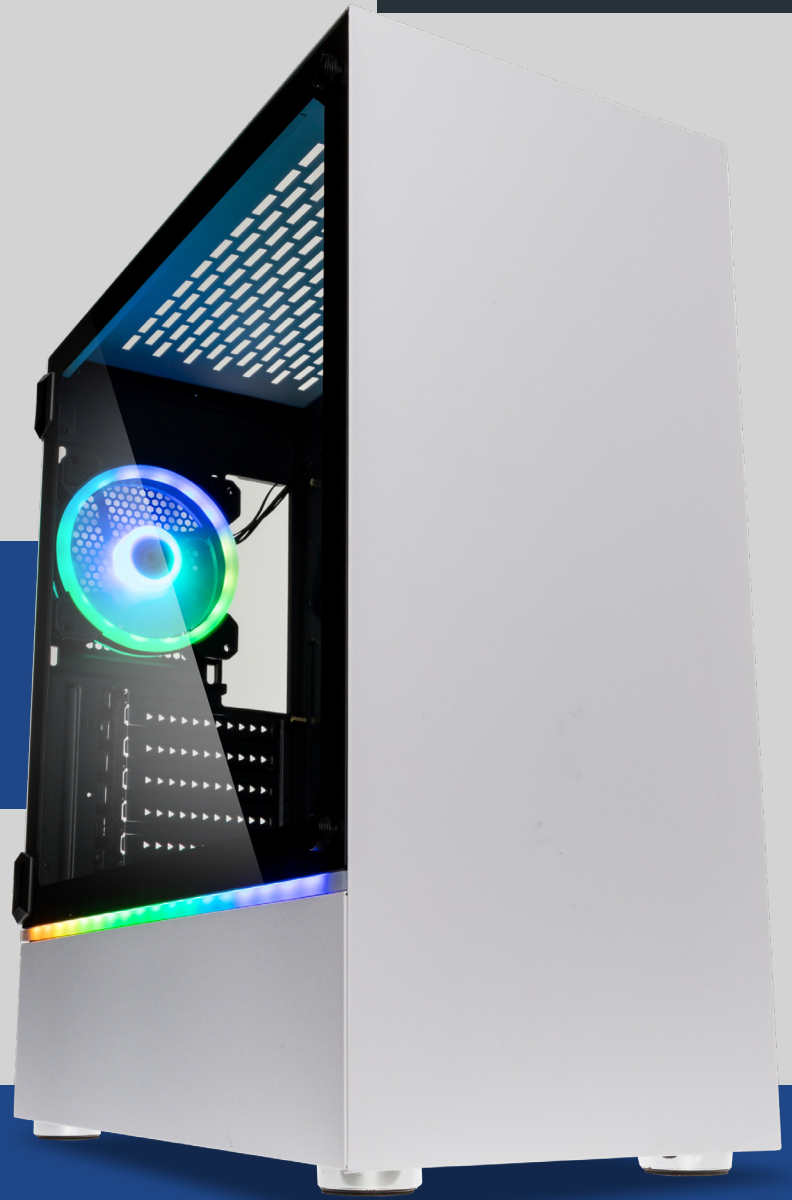

BASTION WHITE

- Tempered hinged glass side panel for a premium look
- Steel front and top panel for a premium finish
- Accepts motherboards up to E-ATX
- Digitally addressable RGB lighting on power supply cover

SPECIFICATIONS

Dimensions (W x H x D)	205 x 490 x 432 mm
Material	Steel, Tempered Glass
Weight	5.9 kg
Colour	White
MB Compatibility	M-ATX, ITX, ATX, E-ATX
Total Possible Fans	2 x 120/140 mm (Front)
	2 x 120 mm (Power Supply Cover)
	1 x 120 mm (Rear)
Pre-Installed Fans	1 x 120 mm RGB LED (Rear)
Radiator Mountings	1 x 240/280 mm (Front)
	1 x 240 mm (Power Supply Cover)
	1 x 120 mm (Rear)

Filter	Cover
Drive Bays	2 x 3,5/4 x 2,5" (internal)
Power Supply (Optional)	1 x Standard ATX
Expansion Slots	7
IO Panel	2 x USB 2.0 (internal connection)
	1 x USB 3.0 (internal connection)
	1 x Audio In/Out
	1 x RGB LED Control
Maximum GPU Length	370 mm
Maximum CPU Cooler Height	160 mm
Box Size (W x H x D)	275 x 560 x 490 mm