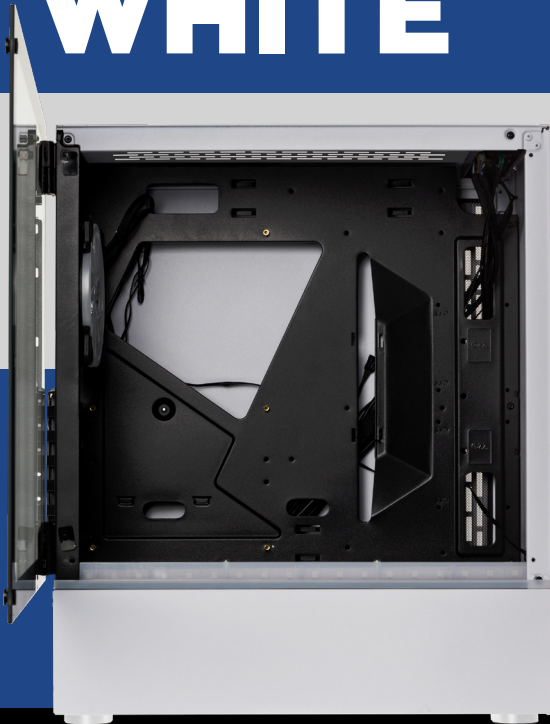

BASTION WHITE

- Tempered hinged glass side panel for a premium look
- Steel front and top panel for a premium finish
- Accepts motherboards up to E-ATX
- Digitally addressable RGB lighting on power supply cover

SPECIFICATIONS

Dimensions (W x H x D)	205 x 490 x 432 mm
Material	Steel, Tempered Glass
Weight	5.9 kg
Colour	White
MB Compatibility	M-ATX, ITX, ATX, E-ATX
Total Possible Fans	2 x 120/140 mm (Front)
	2 x 120 mm (Power Supply Cover)
	1 x 120 mm (Rear)
Pre-Installed Fans	1 x 120 mm RGB LED (Rear)
Radiator Mountings	1 x 240/280 mm (Front)
	1 x 240 mm (Power Supply Cover)
	1 x 120 mm (Rear)

Filter	Cover
Drive Bays	2 x 3,5/4 x 2,5" (internal)
Power Supply (Optional)	1 x Standard ATX
Expansion Slots	7
IO Panel	2 x USB 2.0 (internal connection)
	1 x USB 3.0 (internal connection)
	1 x Audio In/Out
	1 x RGB LED Control
Maximum GPU Length	370 mm
Maximum CPU Cooler Height	160 mm
Box Size (W x H x D)	275 x 560 x 490 mm